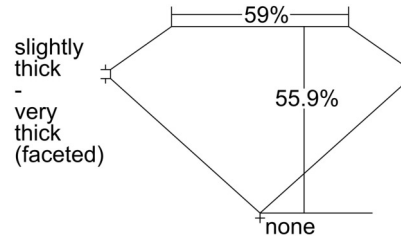

PROPORTIONS

Profile not to actual proportions