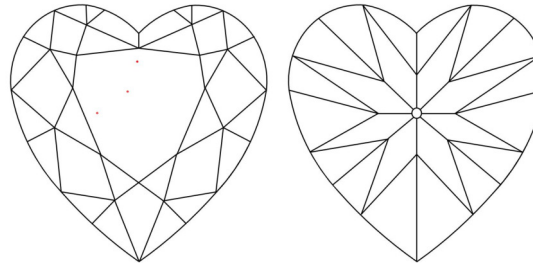

GIA NATURAL DIAMOND GRADING REPORT

November 27, 2024
 GIA Report Number *****77544
 Shape and Cutting Style Heart Brilliant
 Measurements 6.11 x 7.05 x 3.94 mm

GRADING RESULTS

Carat Weight 1.04 carat
 Color Grade I
 Clarity Grade VVS2

ADDITIONAL GRADING INFORMATION

Polish Excellent
 Symmetry Excellent
 Fluorescence None
 Inscription(s): GIA *****77544
 Comments: Surface graining is not shown.

PROPORTIONS

Profile not to actual proportions

CLARITY CHARACTERISTICS

KEY TO SYMBOLS*

- Pinpoint

* Red symbols denote internal characteristics (inclusions). Green or black symbols denote external characteristics (blemishes). Diagram is an approximate representation of the diamond, and symbols shown indicate type, position, and approximate size of clarity characteristics. All clarity characteristics may not be shown. Details of finish are not shown.