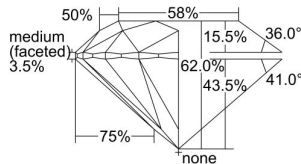

GIA®

FACSIMILE

GIA REPORT 1499832539

Verify this report at GIA.edu

GIA NATURAL DIAMOND DOSSIER®

July 09, 2024
GIA Report Number 1499832539
Shape and Cutting Style ..... Round Brilliant
Measurements ..... 4.45 - 4.47 x 2.77 mm

GRADING RESULTS

Carat Weight ..... 0.34 carat
Color Grade I
Clarity Grade S11
Cut Grade ..... Excellent

ADDITIONAL GRADING INFORMATION

Polish ..... Excellent
Symmetry ..... Excellent
Fluorescence ..... Medium Blue
Clarity Characteristics ..... Cloud, Crystal
Inscription(s): GIA 1499832539

PROPORTIONS

Profile to actual proportions

GRADING SCALES

GIA COLOR SCALE	GIA CLARITY SCALE	GIA CUT SCALE	
D	FLAWLESS	EXCELLENT	
E	INTERNALLY FLAWLESS		
F		VVS₁	VERY GOOD
G	VVS₂		
H	VS₁	GOOD	
I	VS₂		
J	S1₁	FAIR	
K	S1₂		
L	I₁	POOR	
M	I₂		
N	I₃		
O			
P			
Q			
R			
S			
T			
U			
V			
W			
X			
Y			
Z