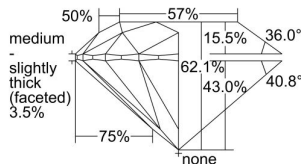

GIA®

FACSIMILE

GIA REPORT 1499094544

Verify this report at GIA.edu

GIA NATURAL DIAMOND DOSSIER®

April 19, 2024
GIA Report Number 1499094544
Shape and Cutting Style ..... Round Brilliant
Measurements ..... 4.64 - 4.67 x 2.89 mm

GRADING RESULTS

Carat Weight ..... 0.38 carat
Color Grade ..... K
Clarity Grade VVS1
Cut Grade ..... Excellent

ADDITIONAL GRADING INFORMATION

Polish ..... Excellent
Symmetry ..... Excellent
Fluorescence ..... Medium Blue
Clarity Characteristics ..... Pinpoint, Feather
Inscription(s): GIA 1499094544

PROPORTIONS

Profile to actual proportions

GRADING SCALES

GIA COLOR SCALE	GIA CLARITY SCALE	GIA CUT SCALE	
D	FLAWLESS	EXCELLENT	
E	INTERNALLY FLAWLESS		
F		VVS₁	VERY GOOD
G	VVS₂		
H	VS₁	GOOD	
I	VS₂		
J	SI₁	FAIR	
K	SI₂		
L	I₁	POOR	
M	I₂		
N	I₃		
O			
P			
Q			
R			
S			
T			
U			
V			
W			
X			
Y			
Z