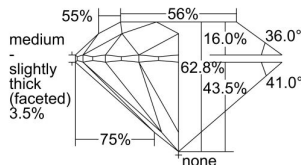

GIA®

FACSIMILE

GIA REPORT 1498143822

Verify this report at GIA.edu

GIA NATURAL DIAMOND DOSSIER®

April 24, 2024
GIA Report Number **1498143822**
Shape and Cutting Style ..... **Round Brilliant**
Measurements ..... **4.25 - 4.27 x 2.68 mm**

GRADING RESULTS

Carat Weight ..... **0.30 carat**
Color Grade ..... **M**
Clarity Grade **VVS2**
Cut Grade ..... **Excellent**

ADDITIONAL GRADING INFORMATION

Polish ..... **Excellent**
Symmetry ..... **Excellent**
Fluorescence ..... **Strong Blue**
Clarity Characteristics..... **Crystal, Pinpoint**
Inscription(s): **GIA 1498143822**

PROPORTIONS

Profile to actual proportions