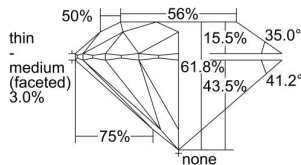

GIA®

FACSIMILE

GIA REPORT

1493330924

Verify this report at GIA.edu

GIA NATURAL DIAMOND DOSSIER®

May 17, 2024
GIA Report Number 1493330924
Shape and Cutting Style ..... Round Brilliant
Measurements ..... 5.27 - 5.28 x 3.26 mm

GRADING RESULTS

Carat Weight ..... 0.55 carat
Color Grade ..... H
Clarity Grade VVS2
Cut Grade ..... Excellent

ADDITIONAL GRADING INFORMATION

Polish ..... Excellent
Symmetry ..... Excellent
Fluorescence ..... Strong Blue
Clarity Characteristics ..... Pinpoint, Cloud
Inscription(s): GIA 1493330924

PROPORTIONS

Profile to actual proportions

GRADING SCALES

GIA COLOR SCALE	GIA CLARITY SCALE	GIA CUT SCALE	
D	FLAWLESS	EXCELLENT	
E	INTERNALLY FLAWLESS		
F		VVS₁	VERY GOOD
G	VVS₂		
H	VS₁	GOOD	
I	VS₂		
J	SI₁	FAIR	
K	SI₂		
L	I₁	POOR	
M	I₂		
N	I₃		
O			
P			
Q			
R			
S			
T			
U			
V			
W			
X			
Y			
Z