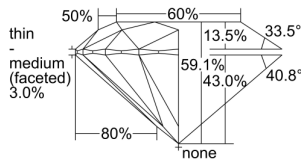

GIA®

FACSIMILE

GIA REPORT 1485615304

Verify this report at GIA.edu

GIA NATURAL DIAMOND DOSSIER®

February 21, 2024
GIA Report Number 1485615304
Shape and Cutting Style ..... Round Brilliant
Measurements ..... 4.38 - 4.40 x 2.60 mm

GRADING RESULTS

Carat Weight ..... 0.30 carat
Color Grade ..... G
Clarity Grade S11
Cut Grade ..... Excellent

ADDITIONAL GRADING INFORMATION

Polish ..... Excellent
Symmetry ..... Excellent
Fluorescence ..... None
Clarity Characteristics ..... Feather, Crystal, Cloud
Inscription(s): GIA 1485615304

PROPORTIONS

Profile to actual proportions

GRADING SCALES

GIA COLOR SCALE	GIA CLARITY SCALE	GIA CUT SCALE	
D	FLAWLESS	EXCELLENT	
E	INTERNALLY FLAWLESS		
F		VVS₁	VERY GOOD
G	VVS₂		
H	VS₁	GOOD	
I	VS₂		
J	S1₁	FAIR	
K	S1₂		
L	I₁	POOR	
M	I₂		
N	I₃		
O			
P			
Q			
R			
S			
T			
U			
V			
W			
X			
Y			
Z