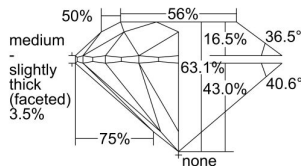

GIA®

FACSIMILE

GIA REPORT 1478327546

Verify this report at GIA.edu

GIA NATURAL DIAMOND DOSSIER®

August 16, 2023
GIA Report Number 1478327546
Shape and Cutting Style ..... Round Brilliant
Measurements ..... 5.77 - 5.82 x 3.65 mm

GRADING RESULTS

Carat Weight ..... 0.76 carat
Color Grade L
Clarity Grade VS1
Cut Grade ..... Excellent

ADDITIONAL GRADING INFORMATION

Polish ..... Excellent
Symmetry ..... Excellent
Fluorescence ..... Medium Blue
Clarity Characteristics ..... Cloud, Pinpoint
Inscription(s): GIA 1478327546

PROPORTIONS

Profile to actual proportions