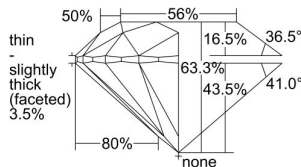

GIA®

FACSIMILE

GIA REPORT 1469411493

Verify this report at gia.edu

GIA NATURAL DIAMOND DOSSIER®

April 25, 2023
GIA Report Number 1469411493
Shape and Cutting Style ..... Round Brilliant
Measurements ..... 5.88 - 5.92 x 3.74 mm

GRADING RESULTS

Carat Weight ..... 0.81 carat
Color Grade I
Clarity Grade S11
Cut Grade ..... Excellent

ADDITIONAL GRADING INFORMATION

Polish ..... Excellent
Symmetry ..... Excellent
Fluorescence ..... Medium Blue
Clarity Characteristics ..... Feather
Inscription(s): GIA 1469411493

PROPORTIONS

Profile to actual proportions

GRADING SCALES

GIA COLOR SCALE	GIA CLARITY SCALE	GIA CUT SCALE
COLOURLESS	FLAWLESS	EXCELLENT
D	INTERNALLY FLAWLESS	
E	VVS₁	VERY GOOD
F		
G	VVS₂	
H	VS₁	GOOD
I		
J	VS₂	
K	SI₁	FAIR
L		
M	SI₂	
N	I₁	POOR
O		
P	I₂	
Q	I₃	
R		
S		
T		
U		
V		
W		
X		
Y		
Z