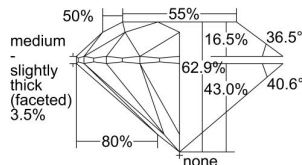

GIA®

FACSIMILE

GIA REPORT 1469397222

Verify this report at GIA.edu

GIA NATURAL DIAMOND DOSSIER®

April 25, 2023
GIA Report Number **1469397222**
Shape and Cutting Style ..... **Round Brilliant**
Measurements ..... **6.13 - 6.17 x 3.87 mm**

GRADING RESULTS

Carat Weight ..... **0.90 carat**
Color Grade ..... **E**
Clarity Grade **VS1**
Cut Grade ..... **Excellent**

ADDITIONAL GRADING INFORMATION

Polish ..... **Excellent**
Symmetry ..... **Excellent**
Fluorescence ..... **Faint**
Clarity Characteristics..... **Feather, Pinpoint, Indented Natural**
Inscription(s): **GIA 1469397222**

PROPORTIONS

Profile to actual proportions

GRADING SCALES

GIA COLOR SCALE	GIA CLARITY SCALE	GIA CUT SCALE	
D	FLAWLESS	EXCELLENT	
E	INTERNALLY FLAWLESS		
F		VVS₁	VERY GOOD
G	VVS₂		
H	VS₁	GOOD	
I	VS₂		
J	SI₁	FAIR	
K	SI₂		
L	I₁	POOR	
M	I₂		
N	I₃		
O			
P			
Q			
R			
S			
T			
U			
V			
W			
X			
Y			
Z