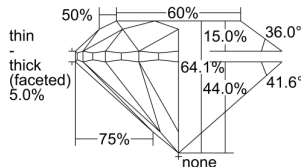

GIA®

FACSIMILE

GIA REPORT 1468697948

Verify this report at GIA.edu

GIA NATURAL DIAMOND DOSSIER®

May 30, 2023
GIA Report Number 1468697948
Shape and Cutting Style ..... Round Brilliant
Measurements ..... 5.52 - 5.59 x 3.56 mm

GRADING RESULTS

Carat Weight ..... 0.70 carat
Color Grade ..... K
Clarity Grade VS1
Cut Grade ..... Very Good

ADDITIONAL GRADING INFORMATION

Polish ..... Very Good
Symmetry ..... Good
Fluorescence ..... Faint
Clarity Characteristics..... Indented Natural, Needle
Inscription(s): GIA 1468697948

PROPORTIONS

Profile to actual proportions