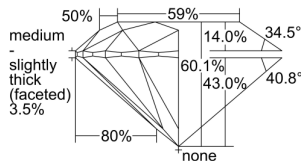

GIA®

FACSIMILE

GIA REPORT 1447427704

Verify this report at GIA.edu

GIA NATURAL DIAMOND DOSSIER®

August 26, 2022
GIA Report Number 1447427704
Shape and Cutting Style ..... Round Brilliant
Measurements ..... 4.96 - 4.99 x 2.99 mm

GRADING RESULTS

Carat Weight ..... 0.45 carat
Color Grade ..... J
Clarity Grade S11
Cut Grade ..... Excellent

ADDITIONAL GRADING INFORMATION

Polish ..... Excellent
Symmetry ..... Excellent
Fluorescence ..... Faint
Clarity Characteristics ..... Feather, Cloud
Inscription(s): GIA 1447427704

PROPORTIONS

Profile to actual proportions

GRADING SCALES

GIA COLOR SCALE

COLORESS	D
	E
	F
	G
	H
	I
	J
NEAR COLORESS	K
	L
FAIN	M
	N
	O
	P
VERY LIGHT	Q
	R
	S
	T
	U
	V
	W
	X
	Y
LIGHT	Z

GIA CLARITY SCALE

VERY VERY SLIGHTLY INCLUDED	FLAWLESS
	INTERNALLY FLAWLESS
VERY SLIGHTLY INCLUDED	VVS₁
	VVS₂
SLIGHTLY INCLUDED	VS₁
	VS₂
INCLUDED	SI₁
	SI₂
	I₁
	I₂
	I₃

GIA CUT SCALE

EXCELLENT
VERY GOOD
GOOD
FAIR
POOR