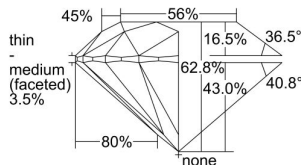

GIA®

FACSIMILE

GIA REPORT 1385820723

Verify this report at GIA.edu

GIA NATURAL DIAMOND DOSSIER®

May 27, 2021
GIA Report Number 1385820723
Shape and Cutting Style ..... Round Brilliant
Measurements ..... 5.24 - 5.28 x 3.30 mm

GRADING RESULTS

Carat Weight ..... 0.56 carat
Color Grade ..... E
Clarity Grade S11
Cut Grade ..... Excellent

ADDITIONAL GRADING INFORMATION

Polish ..... Excellent
Symmetry ..... Excellent
Fluorescence ..... None
Clarity Characteristics ..... Cloud
Inscription(s): GIA 1385820723

PROPORTIONS

Profile to actual proportions

GRADING SCALES

GIA COLOR SCALE	GIA CLARITY SCALE	GIA CUT SCALE	
D	FLAWLESS	EXCELLENT	
E	INTERNALLY FLAWLESS		
F		VVS₁	VERY GOOD
G	VVS₂		
H	VS₁	GOOD	
I	VS₂		
J	S1₁	FAIR	
K	S1₂		
L	I₁	POOR	
M	I₂		
N	I₃		
O			
P			
Q			
R			
S			
T			
U			
V			
W			
X			
Y			
Z