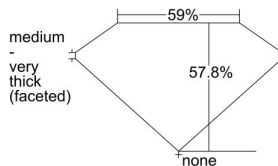

GIA®

FACSIMILE

GIA REPORT 1309761954

Verify this report at GIA.edu

GIA NATURAL DIAMOND DOSSIER®

October 03, 2018
GIA Report Number 1309761954
Shape and Cutting Style ..... Heart Brilliant
Measurements ..... 4.76 x 5.65 x 3.26 mm

GRADING RESULTS

Carat Weight ..... 0.56 carat
Color Grade ..... F
Clarity Grade VS1

ADDITIONAL GRADING INFORMATION

Polish ..... Excellent
Symmetry ..... Very Good
Fluorescence ..... Faint
Clarity Characteristics ..... Crystal
Inscription(s): GIA 1309761954

PROPORTIONS

Profile not to actual proportions

GRADING SCALES

GIA COLOR SCALE		GIA CLARITY SCALE	
COLORLESS	D	VERY VERY SLIGHTLY INCLUDED	FLAWLESS
	E		INTERNALLY FLAWLESS
	F		VVS₁
	G		VVS₂
	H		VS₁
	I		VS₂
	J		SI₁
	K		SI₂
	L		I₁
	M		I₂
NEAR COLORLESS	N	SLIGHTLY INCLUDED	I₃
	O		
	P		
	Q		
FAINT	R		
	S		
	T		
	U		
VERY LIGHT	V		
	W		
	X		
	Y		
LIGHT	Z