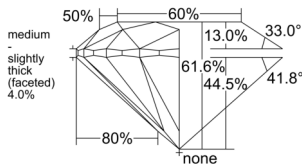

GIA®

FACSIMILE

GIA REPORT 1236947480

Verify this report at GIA.edu

GIA NATURAL DIAMOND DOSSIER®

May 11, 2026
GIA Report Number 1236947480
Shape and Cutting Style ..... Round Brilliant
Measurements ..... 5.09 - 5.13 x 3.15 mm

GRADING RESULTS

Carat Weight ..... 0.50 carat
Color Grade ..... K
Clarity Grade VVS1
Cut Grade ..... Excellent

ADDITIONAL GRADING INFORMATION

Polish ..... Excellent
Symmetry ..... Excellent
Fluorescence ..... None
Clarity Characteristics ..... Pinpoint
Inscription(s): GIA 1236947480

PROPORTIONS

Profile to actual proportions

GRADING SCALES

GIA COLOR SCALE	GIA CLARITY SCALE	GIA CUT SCALE
COLOURLESS	FLAWLESS	EXCELLENT
D	INTERNALLY FLAWLESS	
E	VVS₁	VERY GOOD
F		
G	VVS₂	
H	VS₁	GOOD
I		
J	VS₂	
K	SI₁	FAIR
L		
M	SI₂	
N	I₁	POOR
O		
P	I₂	
Q	I₃	
R		
S		
T		
U		
V		
W		
X		
Y		
Z