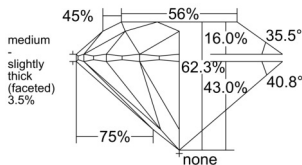

GIA®

FACSIMILE

GIA REPORT 1236904274

Verify this report at GIA.edu

GIA NATURAL DIAMOND DOSSIER®

March 23, 2026
GIA Report Number 1236904274
Shape and Cutting Style ..... Round Brilliant
Measurements ..... 5.67 - 5.69 x 3.54 mm

GRADING RESULTS

Carat Weight ..... 0.70 carat
Color Grade ..... F
Clarity Grade VS1
Cut Grade ..... Excellent

ADDITIONAL GRADING INFORMATION

Polish ..... Excellent
Symmetry ..... Excellent
Fluorescence ..... Strong Blue
Clarity Characteristics..... Crystal, Needle, Pinpoint
Inscription(s): GIA 1236904274

PROPORTIONS

GRADING SCALES

GIA COLOR SCALE

COLORLESS	D
	E
	F
	G
	H
	I
	J
NEAR COLORLESS	K
	L
FAIN	M
	N
	O
	P
	Q
VERY LIGHT	R
	S
	T
	U
	V
	W
	X
	Y
LIGHT	Z

GIA CLARITY SCALE

FLAWLESS	INTERNAL FLAWLESS	
		FLAWLESS
VERY VERY SLIGHTLY INCLUDED	VVS₁	
	VVS₂	
VERY SLIGHTLY INCLUDED	VS₁	
	VS₂	
SLIGHTLY INCLUDED	SI₁	
	SI₂	
INCLUDED	I₁	
	I₂	
	I₃	

GIA CUT SCALE

EXCELLENT
VERY GOOD
GOOD
FAIR
POOR