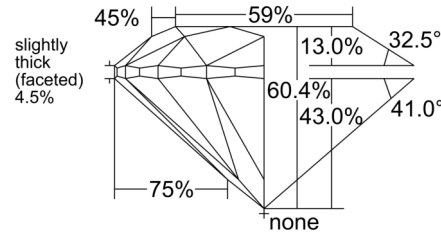

GIA NATURAL DIAMOND GRADING REPORT

January 07, 2026
 GIA Report Number 1236835094
 Shape and Cutting Style Round Brilliant
 Measurements 9.29 - 9.32 x 5.62 mm

GRADING RESULTS

Carat Weight 3.01 carat
 Color Grade K
 Clarity Grade VS1
 Cut Grade Excellent

ADDITIONAL GRADING INFORMATION

Polish Excellent
 Symmetry Excellent
 Fluorescence Medium Blue
 Inscription(s): GIA 1236835094

PROPORTIONS

Profile to actual proportions

CLARITY CHARACTERISTICS

KEY TO SYMBOLS*

- Crystal ▲ Natural
- ~ Feather
- ☉ Cloud
- ⤴ Indented Natural

* Red symbols denote internal characteristics (inclusions). Green or black symbols denote external characteristics (blemishes). Diagram is an approximate representation of the diamond, and symbols shown indicate type, position, and approximate size of clarity characteristics. All clarity characteristics may not be shown. Details of finish are not shown.