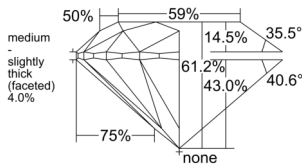

GIA®

FACSIMILE

GIA REPORT 1236834044

Verify this report at GIA.edu

GIA NATURAL DIAMOND DOSSIER®

January 07, 2026
GIA Report Number 1236834044
Shape and Cutting Style ..... Round Brilliant
Measurements ..... 5.93 - 5.98 x 3.64 mm

GRADING RESULTS

Carat Weight ..... 0.80 carat
Color Grade ..... J
Clarity Grade VVS1
Cut Grade ..... Excellent

ADDITIONAL GRADING INFORMATION

Polish ..... Excellent
Symmetry ..... Excellent
Fluorescence ..... Faint
Clarity Characteristics ..... Pinpoint
Inscription(s): GIA 1236834044

PROPORTIONS

Profile to actual proportions

GRADING SCALES

GIA COLOR SCALE

COLORLESS	D
	E
	F
	G
	H
	I
	J
NEAR COLORLESS	K
	L
FAIN	M
	N
	O
	P
VERY LIGHT	Q
	R
	S
	T
	U
	V
	W
	X
	Y
LIGHT	Z

GIA CLARITY SCALE

	FLAWLESS
	INTERNALLY FLAWLESS
VERY VERY SLIGHTLY INCLUDED	VVS₁
	VVS₂
VERY SLIGHTLY INCLUDED	VS₁
	VS₂
SLIGHTLY INCLUDED	SI₁
	SI₂
INCLUDED	I₁
	I₂
	I₃

GIA CUT SCALE

	EXCELLENT
	VERY GOOD
	GOOD
	FAIR
	POOR