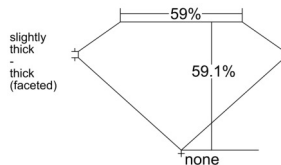

GIA®

FACSIMILE

GIA REPORT 1236799317

Verify this report at GIA.edu

GIA NATURAL DIAMOND DOSSIER®

November 25, 2025
GIA Report Number 1236799317
Shape and Cutting Style ..... Heart Brilliant
Measurements ..... 5.31 x 6.20 x 3.66 mm

GRADING RESULTS

Carat Weight ..... 0.70 carat
Color Grade ..... G
Clarity Grade VVS2

ADDITIONAL GRADING INFORMATION

Polish ..... Excellent
Symmetry ..... Excellent
Fluorescence ..... None
Clarity Characteristics ..... Cloud
Inscription(s): GIA 1236799317

PROPORTIONS

Profile not to actual proportions

GRADING SCALES

GIA COLOR SCALE		GIA CLARITY SCALE			
COLORLESS	D	VERY VERY SLIGHTLY INCLUDED	FLAWLESS		
	E		INTERNALLY FLAWLESS		
	F	VERY SLIGHTLY INCLUDED	VVS₁		
	G		VVS₂		
	H		VS₁		
	NEAR COLORLESS	I	SLIGHTLY INCLUDED	VS₂	
		J		SI₁	
		FAINT	K	INCLUDED	SI₂
			L		I₁
			M		I₂
VERT LIGHT			N	INCLUDED	I₃
			O		
			P		
	Q				
LIGHT	R				
	S				
	T				
	U				
	V				
	Z