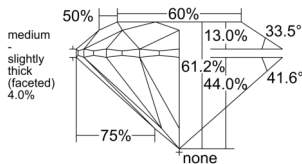

GIA®

FACSIMILE

GIA REPORT 1236611364

Verify this report at GIA.edu

GIA NATURAL DIAMOND DOSSIER®

June 19, 2025
GIA Report Number 1236611364
Shape and Cutting Style ..... Round Brilliant
Measurements ..... 5.59 - 5.62 x 3.43 mm

GRADING RESULTS

Carat Weight ..... 0.66 carat
Color Grade ..... F
Clarity Grade S11
Cut Grade ..... Excellent

ADDITIONAL GRADING INFORMATION

Polish ..... Excellent
Symmetry ..... Excellent
Fluorescence ..... None
Clarity Characteristics ..... Cloud, Crystal
Inscription(s): GIA 1236611364

PROPORTIONS

Profile to actual proportions