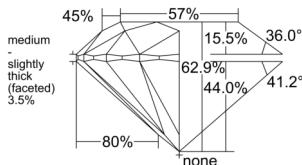

GIA®

FACSIMILE

GIA REPORT 1232948631

Verify this report at GIA.edu

GIA NATURAL DIAMOND DOSSIER®

May 11, 2026
GIA Report Number 1232948631
Shape and Cutting Style ..... Round Brilliant
Measurements ..... 5.66 - 5.69 x 3.57 mm

GRADING RESULTS

Carat Weight ..... 0.71 carat
Color Grade ..... K
Clarity Grade VS1
Cut Grade ..... Excellent

ADDITIONAL GRADING INFORMATION

Polish ..... Excellent
Symmetry ..... Excellent
Fluorescence ..... None
Clarity Characteristics ..... Crystal, Pinpoint
Inscription(s): GIA 1232948631

PROPORTIONS

GRADING SCALES

GIA COLOR SCALE

COLORLESS	D
	E
	F
	G
	H
	I
	J
NEAR COLORLESS	K
	L
FAIN	M
	N
	O
	P
	Q
	R
	S
	T
	U
	V
	W
	X
	Y
LIGHT	Z

GIA CLARITY SCALE

FLAWLESS	INTERNAL FLAWLESS	
		FLAWLESS
VERY VERY SLIGHTLY INCLUDED	VVS₁	
	VVS₂	
VERY SLIGHTLY INCLUDED	VS₁	
	VS₂	
SLIGHTLY INCLUDED	SI₁	
	SI₂	
INCLUDED	I₁	
	I₂	
	I₃	

GIA CUT SCALE

EXCELLENT
VERY GOOD
GOOD
FAIR
POOR