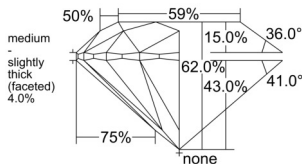

GIA®

FACSIMILE

GIA REPORT 1232947483

Verify this report at GIA.edu

GIA NATURAL DIAMOND DOSSIER®

May 11, 2026
GIA Report Number 1232947483
Shape and Cutting Style ..... Round Brilliant
Measurements ..... 5.17 - 5.20 x 3.22 mm

GRADING RESULTS

Carat Weight ..... 0.54 carat
Color Grade I
Clarity Grade S11
Cut Grade ..... Excellent

ADDITIONAL GRADING INFORMATION

Polish ..... Excellent
Symmetry ..... Excellent
Fluorescence ..... None
Clarity Characteristics ..... Cloud, Crystal, Feather
Inscription(s): GIA 1232947483

PROPORTIONS

Profile to actual proportions