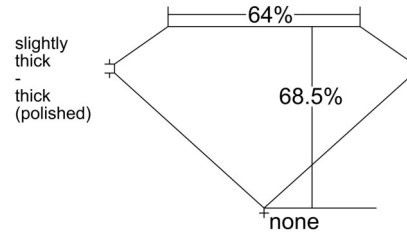

GIA NATURAL DIAMOND GRADING REPORT

April 13, 2026  
 GIA Report Number ..... 1232926573  
 Shape and Cutting Style ..... Emerald Cut  
 Measurements ..... 6.86 x 4.65 x 3.19 mm

GRADING RESULTS

Carat Weight ..... 1.00 carat  
 Color Grade ..... H  
 Clarity Grade ..... VVS2

Profile not to actual proportions

CLARITY CHARACTERISTICS

KEY TO SYMBOLS\*

-  Feather
-  Pinpoint
-  Needle

\* Red symbols denote internal characteristics (inclusions). Green or black symbols denote external characteristics (blemishes). Diagram is an approximate representation of the diamond, and symbols shown indicate type, position, and approximate size of clarity characteristics. All clarity characteristics may not be shown. Details of finish are not shown.