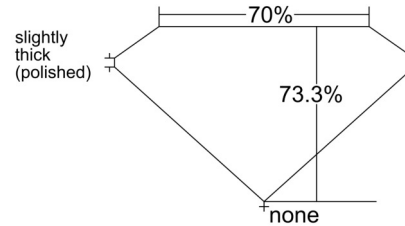

GIA NATURAL DIAMOND GRADING REPORT

March 26, 2026  
 GIA Report Number ..... 1232910176  
 Shape and Cutting Style ..... Square Modified Brilliant  
 Measurements ..... 5.39 x 5.38 x 3.95 mm

GRADING RESULTS

Carat Weight ..... 1.01 carat  
 Color Grade ..... I  
 Clarity Grade ..... VVS2

ADDITIONAL GRADING INFORMATION

Polish ..... Excellent  
 Symmetry ..... Excellent  
 Fluorescence ..... None  
 Inscription(s): GIA 1232910176  
 Comments: Additional pinpoints are not shown.

PROPORTIONS

Profile not to actual proportions

CLARITY CHARACTERISTICS

KEY TO SYMBOLS\*

- Pinpoint
- ∧ Natural

\* Red symbols denote internal characteristics (inclusions). Green or black symbols denote external characteristics (blemishes). Diagram is an approximate representation of the diamond, and symbols shown indicate type, position, and approximate size of clarity characteristics. All clarity characteristics may not be shown. Details of finish are not shown.