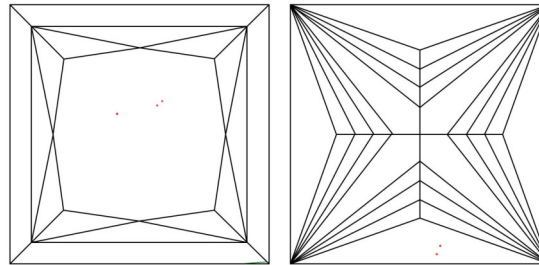

Carat Weight ..... 1.01 carat  
 Color Grade ..... I  
 Clarity Grade ..... VVS2

ADDITIONAL GRADING INFORMATION

Polish ..... Excellent  
 Symmetry ..... Excellent  
 Fluorescence ..... None  
 Inscription(s): GIA 1232910176  
 Comments: Additional pinpoints are not shown.

PROPORTIONS

Profile not to actual proportions

CLARITY CHARACTERISTICS

KEY TO SYMBOLS\*

- Pinpoint
- ∧ Natural

\* Red symbols denote internal characteristics (inclusions). Green or black symbols denote external characteristics (blemishes). Diagram is an approximate representation of the diamond, and symbols shown indicate type, position, and approximate size of clarity characteristics. All clarity characteristics may not be shown. Details of finish are not shown.