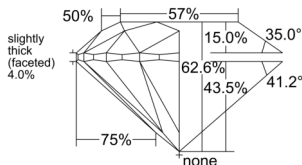

GIA®

FACSIMILE

GIA REPORT 2235835576

Verify this report at GIA.edu

GIA NATURAL DIAMOND DOSSIER®

January 09, 2026
GIA Report Number 2235835576
Shape and Cutting Style ..... Round Brilliant
Measurements ..... 5.24 - 5.25 x 3.28 mm

GRADING RESULTS

Carat Weight ..... 0.56 carat
Color Grade ..... D
Clarity Grade ..... Internally Flawless
Cut Grade ..... Excellent

ADDITIONAL GRADING INFORMATION

Polish ..... Excellent
Symmetry ..... Excellent
Fluorescence ..... None
Clarity Characteristics ..... Minor Details of Polish
Inscription(s): GIA 2235835576

PROPORTIONS

Profile to actual proportions

GRADING SCALES

GIA COLOR SCALE	GIA CLARITY SCALE	GIA CUT SCALE	
D	FLAWLESS	EXCELLENT	
E	INTERNALLY FLAWLESS		
F		VVS₁	VERY GOOD
G	VVS₂		
H	VS₁	GOOD	
I	VS₂		
J	SI₁	FAIR	
K	SI₂		
L	I₁	POOR	
M	I₂		
N	I₃		
O			
P			
Q			
R			
S			
T			
U			
V			
W			
X			
Y			
Z