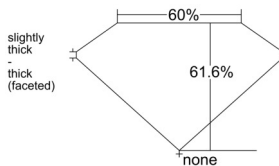

GIA®

FACSIMILE

GIA REPORT 1232889590

Verify this report at GIA.edu

GIA NATURAL DIAMOND DOSSIER®

February 26, 2026
GIA Report Number 1232889590
Shape and Cutting Style ..... Pear Brilliant
Measurements ..... 8.09 x 5.11 x 3.15 mm

GRADING RESULTS

Carat Weight ..... 0.74 carat
Color Grade ..... H
Clarity Grade VS1

ADDITIONAL GRADING INFORMATION

Polish ..... Excellent
Symmetry ..... Excellent
Fluorescence ..... Faint
Clarity Characteristics..... Crystal, Cloud, Pinpoint
Inscription(s): GIA 1232889590

PROPORTIONS

Profile not to actual proportions

GRADING SCALES

GIA COLOR SCALE		GIA CLARITY SCALE	
COLORLESS	D	VERY VERY SLIGHTLY INCLUDED	FLAWLESS
	E		INTERNALLY FLAWLESS
	F		VVS₁
	G		VVS₂
	H		VS₁
	I		VS₂
	J		SI₁
	K		SI₂
	L		I₁
	M		I₂
NEAR COLORLESS	N	SLIGHTLY INCLUDED	I₃
	O		
	P		
	Q		
FAINT	R		
	S		
	T		
	U		
VERT LIGHT	V		
	W		
	X		
	Y		
LIGHT	Z