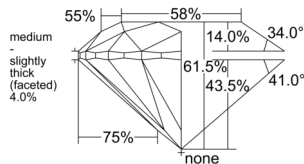

GIA®

FACSIMILE

GIA REPORT 1232874445

Verify this report at GIA.edu

GIA NATURAL DIAMOND DOSSIER®

February 16, 2026
GIA Report Number 1232874445
Shape and Cutting Style ..... Round Brilliant
Measurements ..... 4.98 - 4.99 x 3.07 mm

GRADING RESULTS

Carat Weight ..... 0.47 carat
Color Grade ..... D
Clarity Grade VS1
Cut Grade ..... Excellent

ADDITIONAL GRADING INFORMATION

Polish ..... Excellent
Symmetry ..... Excellent
Fluorescence ..... None
Clarity Characteristics ..... Crystal, Pinpoint
Inscription(s): GIA 1232874445

PROPORTIONS

Profile to actual proportions

GRADING SCALES

GIA COLOR SCALE

COLORLESS	D
	E
	F
	G
	H
	I
	J
NEAR COLORLESS	K
	L
	M
FAIN	N
	O
	P
	Q
VERY LIGHT	R
	S
	T
	U
	V
	W
	X
	Y
LIGHT	Z

GIA CLARITY SCALE

FLAWLESS	INTERNAL FLAWLESS	
		FLAWLESS
VERY VERY SLIGHTLY INCLUDED	VVS₁	
	VVS₂	
VERY SLIGHTLY INCLUDED	VS₁	
	VS₂	
SLIGHTLY INCLUDED	SI₁	
	SI₂	
INCLUDED	I₁	
	I₂	
	I₃	

GIA CUT SCALE

EXCELLENT
VERY GOOD
GOOD
FAIR
POOR