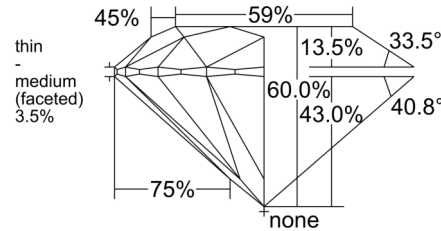

GIA REPORT
1232838692

Verify this report at GIA.edu

FACSIMILE

This is a digital representation of the original GIA Report. This representation might not be accepted in lieu of the original GIA Report in certain circumstances. The original GIA Report includes certain security features which are not reproducible on this facsimile.

GIA NATURAL DIAMOND GRADING REPORT

January 12, 2026
GIA Report Number 1232838692
Shape and Cutting Style ..... Round Brilliant
Measurements ..... 6.60 - 6.62 x 3.97 mm

GRADING RESULTS

Carat Weight ..... 1.05 carat
Color Grade I
Clarity Grade VVS1
Cut Grade ..... Excellent

ADDITIONAL GRADING INFORMATION

Polish ..... Excellent
Symmetry ..... Excellent
Fluorescence ..... None
Inscription(s): GIA 1232838692
Comments: Additional clouds are not shown.

PROPORTIONS

Profile to actual proportions