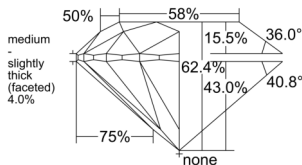

GIA®

FACSIMILE

GIA REPORT 1232836861

Verify this report at GIA.edu

GIA NATURAL DIAMOND DOSSIER®

January 12, 2026
GIA Report Number 1232836861
Shape and Cutting Style ..... Round Brilliant
Measurements ..... 5.87 - 5.91 x 3.68 mm

GRADING RESULTS

Carat Weight ..... 0.79 carat
Color Grade ..... D
Clarity Grade ..... Flawless
Cut Grade ..... Excellent

ADDITIONAL GRADING INFORMATION

Polish ..... Excellent
Symmetry ..... Excellent
Fluorescence ..... None
Clarity Characteristics ..... None
Inscription(s): GIA 1232836861

PROPORTIONS

Profile to actual proportions

GRADING SCALES

GIA COLOR SCALE

COLOREDNESS	D
	E
	F
	G
	H
	I
	J
NEAR COLORLESS	K
	L
Faint	M
	N
	O
	P
Very Light	Q
	R
	S
	T
	U
	V
Light	W
	X
	Y
	Z

GIA CLARITY SCALE

FLAWLESS	INTERNAL FLAWLESS	
		FLAWLESS
VERY VERY SLIGHTLY INCLUDED	VVS₁	
	VVS₂	
VERY SLIGHTLY INCLUDED	VS₁	
	VS₂	
SLIGHTLY INCLUDED	SI₁	
	SI₂	
INCLUDED	I₁	
	I₂	
	I₃	

GIA CUT SCALE

EXCELLENT
VERY GOOD
GOOD
FAIR
POOR