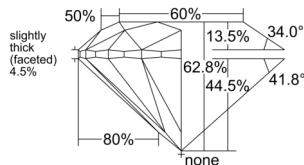

GIA®

FACSIMILE

GIA REPORT 1232831236

Verify this report at GIA.edu

GIA NATURAL DIAMOND DOSSIER®

December 31, 2025
GIA Report Number 1232831236
Shape and Cutting Style ..... Round Brilliant
Measurements ..... 5.99 - 6.03 x 3.77 mm

GRADING RESULTS

Carat Weight ..... 0.85 carat
Color Grade ..... H
Clarity Grade VVS1
Cut Grade ..... Excellent

ADDITIONAL GRADING INFORMATION

Polish ..... Excellent
Symmetry ..... Excellent
Fluorescence ..... Strong Blue
Clarity Characteristics ..... Pinpoint
Inscription(s): GIA 1232831236

PROPORTIONS

Profile to actual proportions