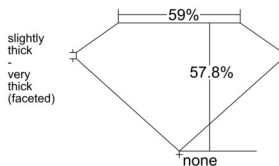

GIA®

FACSIMILE

GIA REPORT 1232817465

Verify this report at GIA.edu

GIA NATURAL DIAMOND DOSSIER®

December 15, 2025
GIA Report Number 1232817465
Shape and Cutting Style ..... Heart Brilliant
Measurements ..... 5.23 x 6.18 x 3.58 mm

GRADING RESULTS

Carat Weight ..... 0.70 carat
Color Grade ..... H
Clarity Grade VVS1

ADDITIONAL GRADING INFORMATION

Polish ..... Excellent
Symmetry ..... Excellent
Fluorescence ..... None
Clarity Characteristics ..... Cloud, Pinpoint
Inscription(s): GIA 1232817465

PROPORTIONS

Profile not to actual proportions

GRADING SCALES

GIA COLOR SCALE		GIA CLARITY SCALE		
COLORLESS	D	VERY VERY SLIGHTLY INCLUDED	FLAWLESS	
	E		INTERNALLY FLAWLESS	
	F		VVS₁	
	G		VVS₂	
	NEAR COLORLESS	H	VERY SLIGHTLY INCLUDED	VS₁
		I		VS₂
		J	SLIGHTLY INCLUDED	S₁
		K		S₂
		L		I₁
		M		I₂
FAINT	N	INCLUDED	I₃	
	O			
	P			
	Q			
	R			
	S			
VERT LIGHT	T			
	U			
	V			
	W			
	X			
	Y			
LIGHT	Z