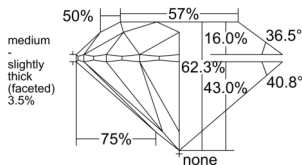

GIA®

FACSIMILE

GIA REPORT 1232816280

Verify this report at GIA.edu

GIA NATURAL DIAMOND DOSSIER®

December 17, 2025
GIA Report Number 1232816280
Shape and Cutting Style ..... Round Brilliant
Measurements ..... 5.67 - 5.70 x 3.54 mm

GRADING RESULTS

Carat Weight ..... 0.71 carat
Color Grade ..... D
Clarity Grade ..... Internally Flawless
Cut Grade ..... Excellent

ADDITIONAL GRADING INFORMATION

Polish ..... Excellent
Symmetry ..... Excellent
Fluorescence ..... None
Clarity Characteristics ..... Minor Details of Polish
Inspection(s): GIA 1232816280

PROPORTIONS

Profile to actual proportions