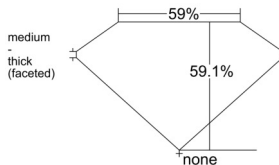

GIA®

FACSIMILE

GIA REPORT 1232816201

Verify this report at GIA.edu

GIA NATURAL DIAMOND DOSSIER®

December 15, 2025
GIA Report Number 1232816201
Shape and Cutting Style ..... Heart Brilliant
Measurements ..... 5.53 x 6.10 x 3.60 mm

GRADING RESULTS

Carat Weight ..... 0.70 carat
Color Grade ..... G
Clarity Grade ..... Internally Flawless

ADDITIONAL GRADING INFORMATION

Polish ..... Very Good
Symmetry ..... Good
Fluorescence ..... None
Clarity Characteristics... Surface Graining, Minor Details of Polish
Inscription(s): GIA 1232816201

PROPORTIONS

Profile not to actual proportions

GRADING SCALES

GIA COLOR SCALE		GIA CLARITY SCALE			
COLORLESS	D	VERY VERY SLIGHTLY INCLUDED	FLAWLESS		
	E		INTERNALLY FLAWLESS		
	F	VERY SLIGHTLY INCLUDED	VVS₁		
	G		VVS₂		
	H		VS₁		
	NEAR COLORLESS	I	SLIGHTLY INCLUDED	VS₂	
		J		SI₁	
		FAINT	K	INCLUDED	SI₂
			L		I₁
			M		I₂
VERT LIGHT	N	INCLUDED	I₃		
	O				
	P				
	Q				
	R				
LIGHT	S				
	T				
	U				
	V				
	W				
X					
Y					
Z