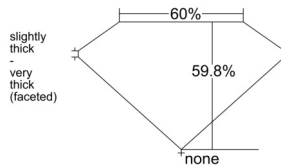

GIA®

FACSIMILE

GIA REPORT 1232814827

Verify this report at GIA.edu

GIA NATURAL DIAMOND DOSSIER®

December 15, 2025
GIA Report Number 1232814827
Shape and Cutting Style ..... Heart Brilliant
Measurements ..... 4.68 x 5.55 x 3.32 mm

GRADING RESULTS

Carat Weight ..... 0.50 carat
Color Grade ..... G
Clarity Grade VS1

ADDITIONAL GRADING INFORMATION

Polish ..... Excellent
Symmetry ..... Excellent
Fluorescence ..... None
Clarity Characteristics ..... Feather
Inscription(s): GIA 1232814827

PROPORTIONS

Profile not to actual proportions

GRADING SCALES

GIA COLOR SCALE		GIA CLARITY SCALE			
COLORLESS	D	VERY VERY SLIGHTLY INCLUDED	FLAWLESS		
	E		INTERNALLY FLAWLESS		
	F	VERY SLIGHTLY INCLUDED	VVS₁		
	G		VVS₂		
	H		VS₁		
	NEAR COLORLESS	I	SLIGHTLY INCLUDED	VS₂	
		J		SI₁	
		FAINT	K	INCLUDED	SI₂
			L		I₁
			M		I₂
VERT LIGHT	N	LIGHT	I₃		
	O				
	P				
	Q				
	R