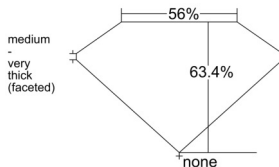

GIA®

FACSIMILE

GIA REPORT 1232814701

Verify this report at GIA.edu

GIA NATURAL DIAMOND DOSSIER®

December 11, 2025
GIA Report Number 1232814701
Shape and Cutting Style ..... Heart Brilliant
Measurements ..... 5.62 x 6.65 x 4.22 mm

GRADING RESULTS

Carat Weight ..... 0.92 carat
Color Grade ..... E
Clarity Grade VVS1

ADDITIONAL GRADING INFORMATION

Polish ..... Excellent
Symmetry ..... Very Good
Fluorescence ..... Faint
Clarity Characteristics..... Pinpoint, Feather
Inscription(s): GIA 1232814701

PROPORTIONS

Profile not to actual proportions

GRADING SCALES

GIA COLOR SCALE		GIA CLARITY SCALE			
COLORLESS	D	VERY VERY SLIGHTLY INCLUDED	FLAWLESS		
	E		INTERNALLY FLAWLESS		
	F		VVS₁		
	NEAR COLORLESS	G	VERY SLIGHTLY INCLUDED	VVS₂	
		H		VS₁	
		FAINT	I	SLIGHTLY INCLUDED	VS₂
			J		SI₁
	K		SI₂		
	LIGHT		L	INCLUDED	I₁
		M	I₂		
N		I₃			
O					
P					
Q					
R					
S					
T					
U					
V					
W					
X					
Y					
Z