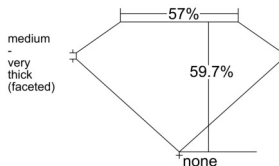

GIA®

FACSIMILE

GIA REPORT 1232809530

Verify this report at GIA.edu

GIA NATURAL DIAMOND DOSSIER®

December 09, 2025
GIA Report Number 1232809530
Shape and Cutting Style ..... Heart Brilliant
Measurements ..... 5.34 x 6.20 x 3.70 mm

GRADING RESULTS

Carat Weight ..... 0.72 carat
Color Grade ..... H
Clarity Grade VS1

ADDITIONAL GRADING INFORMATION

Polish ..... Excellent
Symmetry ..... Excellent
Fluorescence ..... None
Clarity Characteristics..... Crystal, Cloud, Needle
Inscription(s): GIA 1232809530

PROPORTIONS

Profile not to actual proportions

GRADING SCALES

GIA COLOR SCALE		GIA CLARITY SCALE			
COLORLESS	D	VERY VERY SLIGHTLY INCLUDED	FLAWLESS		
	E		INTERNALLY FLAWLESS		
	F	VERY SLIGHTLY INCLUDED	VVS₁		
	G		VVS₂		
	H		VS₁		
	NEAR COLORLESS	I	SLIGHTLY INCLUDED	VS₂	
		J		SI₁	
		FAINT	K	INCLUDED	SI₂
			L		I₁
			M		I₂
VERY LIGHT			N	LIGHT	I₃
			O		
			P		
	Q				
LIGHT	R				
	S				
	T				
	U				
	V				
	Z