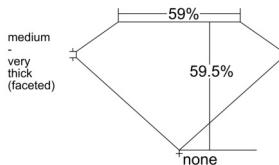

GIA®

FACSIMILE

GIA REPORT 1232807945

Verify this report at GIA.edu

GIA NATURAL DIAMOND DOSSIER®

December 05, 2025
GIA Report Number 1232807945
Shape and Cutting Style ..... Heart Brilliant
Measurements ..... 5.35 x 6.33 x 3.77 mm

GRADING RESULTS

Carat Weight ..... 0.72 carat
Color Grade ..... F
Clarity Grade VS1

ADDITIONAL GRADING INFORMATION

Polish ..... Excellent
Symmetry ..... Very Good
Fluorescence ..... None
Clarity Characteristics..... Cloud, Needle, Pinpoint
Inscription(s): GIA 1232807945

PROPORTIONS

Profile not to actual proportions

GRADING SCALES

GIA COLOR SCALE		GIA CLARITY SCALE	
COLORLESS	D	VERY VERY SLIGHTLY INCLUDED	FLAWLESS
	E		INTERNALLY FLAWLESS
	F		VVS₁
	G		VVS₂
	H		VS₁
	I		VS₂
	J		SI₁
	K		SI₂
	L		I₁
	M		I₂
NEAR COLORLESS	N	SLIGHTLY INCLUDED	I₃
	O		
	P		
	Q		
FAINT	R		
	S		
	T		
	U		
VERT LIGHT	V		
	W		
	X		
	Y		
LIGHT	Z