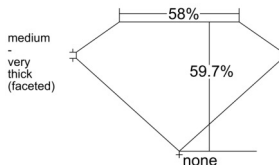

GIA®

FACSIMILE

GIA REPORT 1232807890

Verify this report at GIA.edu

GIA NATURAL DIAMOND DOSSIER®

December 05, 2025
GIA Report Number 1232807890
Shape and Cutting Style ..... Heart Brilliant
Measurements ..... 5.22 x 6.14 x 3.67 mm

GRADING RESULTS

Carat Weight ..... 0.71 carat
Color Grade ..... H
Clarity Grade VVS2

ADDITIONAL GRADING INFORMATION

Polish ..... Very Good
Symmetry ..... Very Good
Fluorescence ..... None
Clarity Characteristics..... Pinpoint, Internal Graining
Inscription(s): GIA 1232807890

PROPORTIONS

Profile not to actual proportions

GRADING SCALES

GIA COLOR SCALE		GIA CLARITY SCALE			
COLORLESS	D	VERY VERY SLIGHTLY INCLUDED	FLAWLESS		
	E		INTERNALLY FLAWLESS		
	F		VVS₁		
	NEAR COLORLESS	G	VVS₂		
		H	VERY SLIGHTLY INCLUDED	VS₁	
		I		VS₂	
		FAINT	J	SLIGHTLY INCLUDED	SI₁
	K		SI₂		
	L		INCLUDED		I₁
	M			I₂	
N	I₃				
VERT LIGHT	O				
	P				
	Q				
	R				
	LIGHT	S			
		T			
U					
V					
	W				
	X				
	Y				
	Z