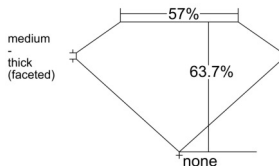

GIA®

FACSIMILE

GIA REPORT 1232799433

Verify this report at GIA.edu

GIA NATURAL DIAMOND DOSSIER®

November 25, 2025
GIA Report Number 1232799433
Shape and Cutting Style ..... Marquise Brilliant
Measurements ..... 8.19 x 4.19 x 2.67 mm

GRADING RESULTS

Carat Weight ..... 0.53 carat
Color Grade ..... E
Clarity Grade VS2

ADDITIONAL GRADING INFORMATION

Polish ..... Excellent
Symmetry ..... Very Good
Fluorescence ..... Medium Blue
Clarity Characteristics ..... Crystal, Cloud
Inscription(s): GIA 1232799433

PROPORTIONS

Profile not to actual proportions

GRADING SCALES

GIA COLOR SCALE		GIA CLARITY SCALE			
COLORLESS	D	VERY VERY SLIGHTLY INCLUDED	FLAWLESS		
	E		INTERNALLY FLAWLESS		
	F	VERY SLIGHTLY INCLUDED	VVS₁		
	G		VVS₂		
	H		VS₁		
	NEAR COLORLESS	I	SLIGHTLY INCLUDED	VS₂	
		J		SI₁	
		FAINT	K	INCLUDED	SI₂
			L		I₁
			M		I₂
VERT LIGHT	N	LIGHT	I₃		
	O				
	P				
	Q				
	R