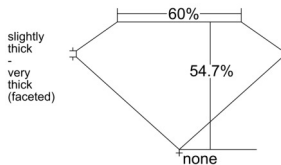

GIA®

FACSIMILE

GIA REPORT 1232797804

Verify this report at GIA.edu

GIA NATURAL DIAMOND DOSSIER®

November 25, 2025
GIA Report Number 1232797804
Shape and Cutting Style ..... Heart Brilliant
Measurements ..... 5.62 x 6.32 x 3.46 mm

GRADING RESULTS

Carat Weight ..... 0.70 carat
Color Grade I
Clarity Grade ..... Internally Flawless

ADDITIONAL GRADING INFORMATION

Polish ..... Excellent
Symmetry ..... Very Good
Fluorescence ..... None
Clarity Characteristics..... Minor Details of Polish
Inscription(s): GIA 1232797804

PROPORTIONS

Profile not to actual proportions

GRADING SCALES

GIA COLOR SCALE		GIA CLARITY SCALE		
NEAR COLORLESS	D	VERY VERY SLIGHTLY INCLUDED	FLAWLESS	
	E		INTERNALLY FLAWLESS	
	F	VERY SLIGHTLY INCLUDED	VVS₁	
	G		VVS₂	
	H		VS₁	
	FAINT	I	SLIGHTLY INCLUDED	VS₂
		J		SI₁
		K	INCLUDED	SI₂
		L		I₁
		M		I₂
VERT LIGHT	N	LIGHT	I₃	
	O			
	P			
	Q			
LIGHT	R			
	S			
	T			
	U			
	V			
	W			
	X			
	Y			
	Z