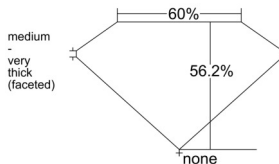

GIA®

FACSIMILE

GIA REPORT 1232794665

Verify this report at GIA.edu

GIA NATURAL DIAMOND DOSSIER®

November 21, 2025
GIA Report Number 1232794665
Shape and Cutting Style ..... Heart Brilliant
Measurements ..... 5.38 x 5.98 x 3.36 mm

GRADING RESULTS

Carat Weight ..... 0.62 carat
Color Grade ..... F
Clarity Grade ..... Internally Flawless

ADDITIONAL GRADING INFORMATION

Polish ..... Very Good
Symmetry ..... Very Good
Fluorescence ..... None
Clarity Characteristics... Surface Graining, Minor Details of Polish
Inspection(s): GIA 1232794665

PROPORTIONS

Profile not to actual proportions

GRADING SCALES

GIA COLOR SCALE		GIA CLARITY SCALE	
COLORLESS	D	VERY VERY SLIGHTLY INCLUDED	FLAWLESS
	E		INTERNALLY FLAWLESS
	F		VVS₁
	G		VVS₂
	H		VS₁
	I		VS₂
	J		SI₁
	K		SI₂
	L		I₁
	M		I₂
NEAR COLORLESS	N	SLIGHTLY INCLUDED	I₃
	O		
	P		
	Q		
FAINT	R		
	S		
	T		
	U		
VERT LIGHT	V		
	W		
	X		
	Y		
LIGHT	Z