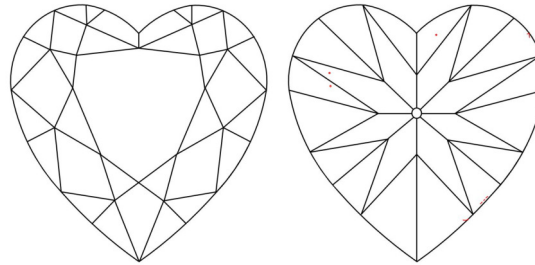

GIA NATURAL DIAMOND GRADING REPORT

November 10, 2025
 GIA Report Number 1232777579
 Shape and Cutting Style Heart Brilliant
 Measurements 6.03 x 7.04 x 4.14 mm

GRADING RESULTS

Carat Weight 1.01 carat
 Color Grade D
 Clarity Grade VVS1

ADDITIONAL GRADING INFORMATION

Polish Excellent
 Symmetry Excellent
 Fluorescence Faint
 Inscription(s): GIA 1232777579

PROPORTIONS

Profile not to actual proportions

CLARITY CHARACTERISTICS

KEY TO SYMBOLS*

- Pinpoint
- ~ Feather

* Red symbols denote internal characteristics (inclusions). Green or black symbols denote external characteristics (blemishes). Diagram is an approximate representation of the diamond, and symbols shown indicate type, position, and approximate size of clarity characteristics. All clarity characteristics may not be shown. Details of finish are not shown.