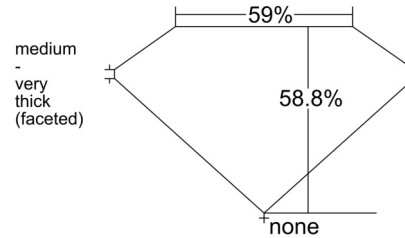

GIA NATURAL DIAMOND GRADING REPORT

November 10, 2025
 GIA Report Number 1232777579
 Shape and Cutting Style Heart Brilliant
 Measurements 6.03 x 7.04 x 4.14 mm

GRADING RESULTS

Carat Weight 1.01 carat
 Color Grade D
 Clarity Grade VVS1

ADDITIONAL GRADING INFORMATION

Polish Excellent
 Symmetry Excellent
 Fluorescence Faint
 Inscription(s): GIA 1232777579

PROPORTIONS

Profile not to actual proportions

CLARITY CHARACTERISTICS

KEY TO SYMBOLS*

- Pinpoint
- ~ Feather

* Red symbols denote internal characteristics (inclusions). Green or black symbols denote external characteristics (blemishes). Diagram is an approximate representation of the diamond, and symbols shown indicate type, position, and approximate size of clarity characteristics. All clarity characteristics may not be shown. Details of finish are not shown.