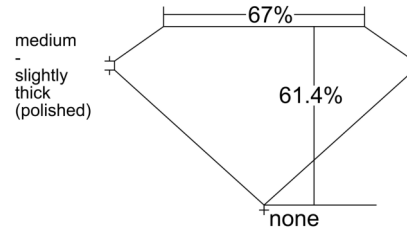

GIA NATURAL DIAMOND GRADING REPORT

October 14, 2025
 GIA Report Number 1232748881
 Shape and Cutting Style Emerald Cut
 Measurements 7.59 x 4.66 x 2.86 mm

GRADING RESULTS

Carat Weight 1.01 carat
 Color Grade F
 Clarity Grade VVS1

Profile not to actual proportions

CLARITY CHARACTERISTICS

KEY TO SYMBOLS*

- Pinpoint
- ~ Feather

* Red symbols denote internal characteristics (inclusions). Green or black symbols denote external characteristics (blemishes). Diagram is an approximate representation of the diamond, and symbols shown indicate type, position, and approximate size of clarity characteristics. All clarity characteristics may not be shown. Details of finish are not shown.