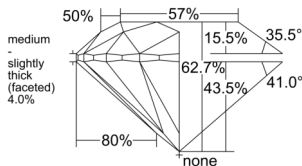

GIA®

FACSIMILE

GIA REPORT 1232724526

Verify this report at GIA.edu

GIA NATURAL DIAMOND DOSSIER®

September 24, 2025
GIA Report Number 1232724526
Shape and Cutting Style ..... Round Brilliant
Measurements ..... 5.92 - 5.95 x 3.72 mm

GRADING RESULTS

Carat Weight ..... 0.81 carat
Color Grade L
Clarity Grade ..... Internally Flawless
Cut Grade ..... Excellent

ADDITIONAL GRADING INFORMATION

Polish ..... Excellent
Symmetry ..... Excellent
Fluorescence ..... None
Clarity Characteristics..... Minor Details of Polish
Inscription(s): GIA 1232724526

PROPORTIONS

GRADING SCALES

GIA COLOR SCALE

COLOURESS	D
	E
	F
	G
	H
	I
	J
NEAR COLOURESS	K
	L
FAIN	M
	N
	O
	P
VERY LIGHT	Q
	R
	S
	T
	U
	V
	W
	X
	Y
LIGHT	Z

GIA CLARITY SCALE

VERY VERY SLIGHTLY INCLUDED	FLAWLESS
	INTERNALLY FLAWLESS
VERY SLIGHTLY INCLUDED	VVS₁
	VVS₂
SLIGHTLY INCLUDED	VS₁
	VS₂
INCLUDED	SI₁
	SI₂
	I₁
	I₂
	I₃

GIA CUT SCALE

EXCELLENT
VERY GOOD
GOOD
FAIR
POOR