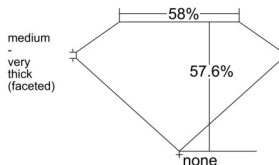

GIA®

FACSIMILE

GIA REPORT 1232712173

Verify this report at GIA.edu

GIA NATURAL DIAMOND DOSSIER®

September 16, 2025
GIA Report Number 1232712173
Shape and Cutting Style ..... Heart Brilliant
Measurements ..... 5.56 x 6.55 x 3.77 mm

GRADING RESULTS

Carat Weight ..... 0.81 carat
Color Grade ..... E
Clarity Grade VS1

ADDITIONAL GRADING INFORMATION

Polish ..... Excellent
Symmetry ..... Excellent
Fluorescence ..... None
Clarity Characteristics..... Cloud, Crystal, Feather, Needle
Inscription(s): GIA 1232712173

PROPORTIONS

Profile not to actual proportions

GRADING SCALES

GIA COLOR SCALE		GIA CLARITY SCALE	
COLORLESS	D	VERY SLIGHTLY SIGHTLY INCLUDED	FLAWLESS
	E		INTERNALLY FLAWLESS
	F		VVS₁
	G		VVS₂
	H		VS₁
	I		VS₂
	J		SI₁
	K		SI₂
	L		I₁
	M		I₂
NEAR COLORLESS	N	SLIGHTLY INCLUDED	I₃
	O		
	P		
	Q		
FAINT	R		
	S		
	T		
	U		
VERT LIGHT	V		
	W		
	X		
	Y		
LIGHT	Z