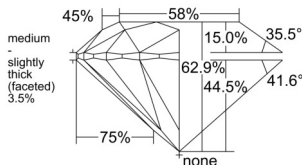

GIA®

FACSIMILE

GIA REPORT 1232708321

Verify this report at GIA.edu

GIA NATURAL DIAMOND DOSSIER®

September 12, 2025
GIA Report Number 1232708321
Shape and Cutting Style ..... Round Brilliant
Measurements ..... 5.89 - 5.93 x 3.72 mm

GRADING RESULTS

Carat Weight ..... 0.80 carat
Color Grade ..... K
Clarity Grade S11
Cut Grade ..... Excellent

ADDITIONAL GRADING INFORMATION

Polish ..... Excellent
Symmetry ..... Excellent
Fluorescence ..... Faint
Clarity Characteristics ..... Crystal, Feather
Inscription(s): GIA 1232708321

PROPORTIONS

Profile to actual proportions

GRADING SCALES

GIA COLOR SCALE

COLORED	D
	E
	F
	G
	H
	I
	J
	K
	L
	M
	N
	O
	P
	R
	S
	T
	U
	V
	W
	X
	Y
	Z

GIA CLARITY SCALE

FLAWLESS	INTERNAL FLAWLESS	
		FLAWLESS
VERY VERY SLIGHTLY INCLUDED	VERY SLIGHTLY INCLUDED	
		VVS₁
VERY SLIGHTLY INCLUDED	SLIGHTLY INCLUDED	
		VVS₂
SLIGHTLY INCLUDED	INCLUDED	
		VS₁
SLIGHTLY INCLUDED	INCLUDED	
		VS₂
SLIGHTLY INCLUDED	INCLUDED	
		SI₁
SLIGHTLY INCLUDED	INCLUDED	
		SI₂
INCLUDED	INCLUDED	
		I₁
INCLUDED	INCLUDED	
		I₂
INCLUDED	INCLUDED	
		I₃

GIA CUT SCALE

EXCELLENT	
	VERY GOOD
GOOD	
	FAIR
POOR