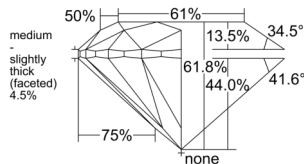

GIA®

FACSIMILE

GIA REPORT 1232671420

Verify this report at GIA.edu

GIA NATURAL DIAMOND DOSSIER®

October 09, 2025
GIA Report Number 1232671420
Shape and Cutting Style ..... Round Brilliant
Measurements ..... 5.65 - 5.68 x 3.50 mm

GRADING RESULTS

Carat Weight ..... 0.70 carat
Color Grade ..... H
Clarity Grade VS2
Cut Grade ..... Excellent

ADDITIONAL GRADING INFORMATION

Polish ..... Excellent
Symmetry ..... Excellent
Fluorescence ..... Medium Blue
Clarity Characteristics ..... Crystal, Cloud
Inscription(s): GIA 1232671420

PROPORTIONS

Profile to actual proportions