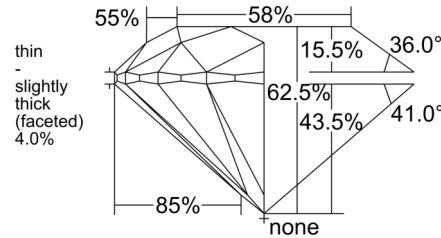

### GRADING RESULTS

Carat Weight ..... 4.03 carat

Color Grade ..... G

Clarity Grade ..... VS2

Cut Grade ..... Excellent

### PROPORTIONS

Profile to actual proportions