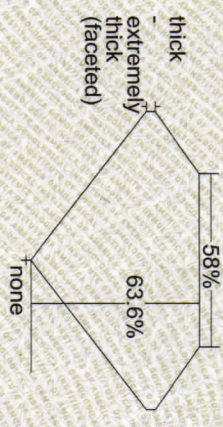

August 30, 2016

Report Type Grading Report
 GIA Report Number 6177817545
 Shape and Cutting Style Oval Modified Brilliant
 Measurements 7.70 x 5.58 x 3.55 mm

Carat Weight 1.06 carat
 Color Grade Light Green
 Color Origin Natural
 Color Distribution Not Applicable
 Clarity Grade SI1
 Proportions:

Profile not to actual proportions

Polish Excellent
 Symmetry Very Good
 Fluorescence Strong Green
 Inscription(s): GIA 6177817545
 Comments: A pinpoint is not shown.

ADDITIONAL INFORMATION

GIA REPORT
 6177817545

CLARITY CHARACTERISTICS

KEY TO SYMBOLS*

- Crystal
- △ Natural
- ▽ Extra Facet

* Red symbols denote internal characteristics (inclusions). Green or black symbols denote external characteristics (blemishes). Diagram is an approximate representation of the diamond, and symbols shown indicate type, position, and approximate size of clarity characteristics. All clarity characteristics may not be shown. Details of finish are not shown.