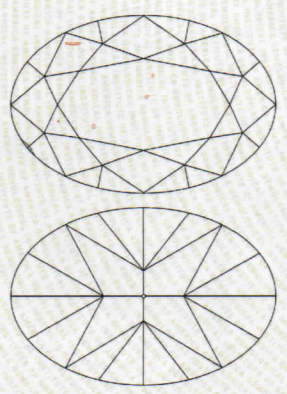

August 30, 2016

Report Type Grading Report
 GIA Report Number 6177817545
 Shape and Cutting Style Oval Modified Brilliant
 Measurements 7.70 x 5.58 x 3.55 mm

Carat Weight 1.06 carat
 Color Grade Light Green
 Color Origin Natural
 Color Distribution Not Applicable
 Clarity Grade SI1
 Proportions:

Profile not to actual proportions

Polish Excellent
 Symmetry Very Good
 Fluorescence Strong Green
 Inscription(s): GIA 6177817545
 Comments: A pinpoint is not shown.

ADDITIONAL INFORMATION

GIA REPORT
 6177817545

Verify this report at GIA.edu

GIA COLORED
 DIAMOND
 SCALE

Illustration of GIA fancy color grade interrelationships

GIA CLARITY SCALE	GIA CLARITY SCALE
FLAWLESS	FLAWLESS
INTERNALLY FLAWLESS	INTERNALLY FLAWLESS
VS ₁	VERY VERY SLIGHTLY INCLUDED
VS ₂	VERY SLIGHTLY INCLUDED
VS ₁	VERY SLIGHTLY INCLUDED
VS ₂	SLIGHTLY INCLUDED
SI ₁	SLIGHTLY INCLUDED
SI ₂	SLIGHTLY INCLUDED
I ₁	INCLUDED
I ₂	INCLUDED
I ₃	INCLUDED

CLARITY CHARACTERISTICS

KEY TO SYMBOLS*

- Crystal
- △ Natural
- ▽ Extra Facet

* Red symbols denote internal characteristics (inclusions). Green or black symbols denote external characteristics (blemishes). Diagram is an approximate representation of the diamond, and symbols shown indicate type, position, and approximate size of clarity characteristics. All clarity characteristics may not be shown. Details of finish are not shown.